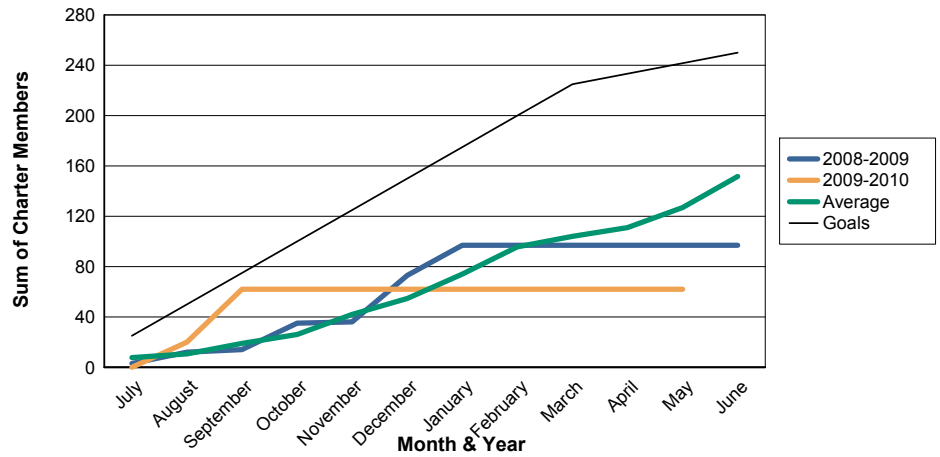

Sum of Charter Members/ Month & Year

For District 324B5