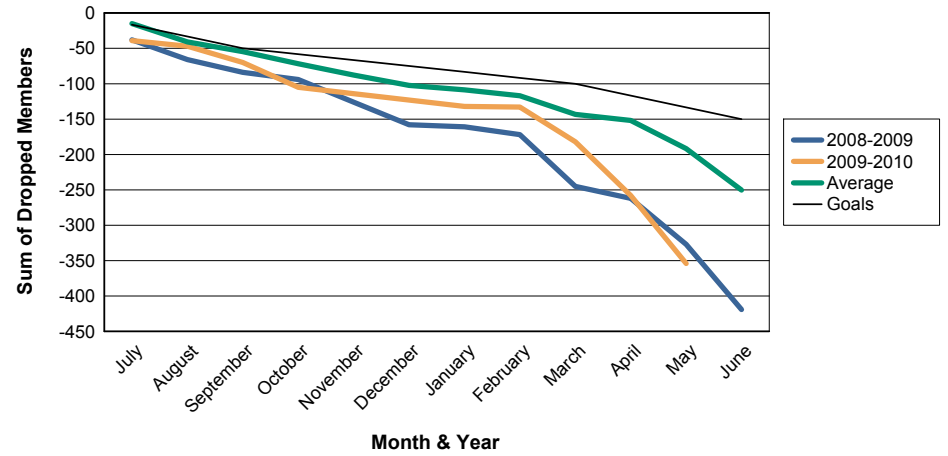

Sum of Dropped Members/ Month & Year

For District 324B5