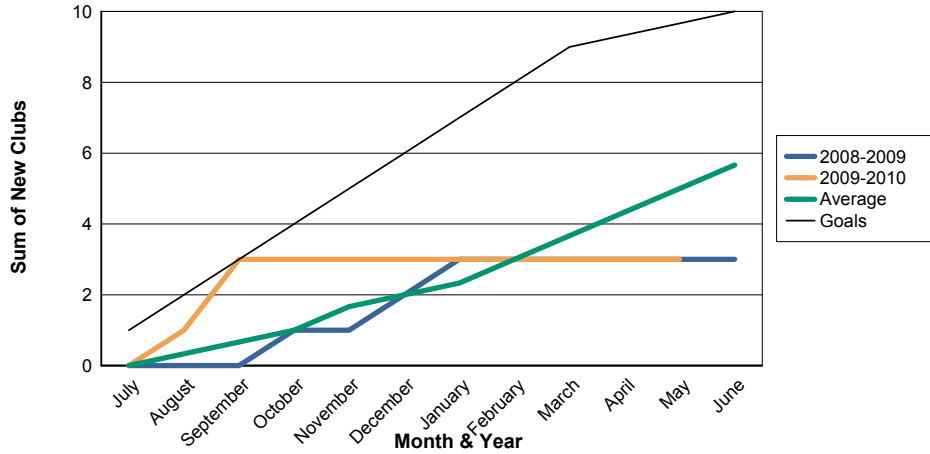

3 Year Comparisons for GMT Constitutional Area 6

By GMT District

As of May 2010

Sum of New Clubs/ Month & Year

For District 324B5

Sum of Dropped Clubs/ Month & Year

For District 324B5

Sum of Net Clubs/ Month & Year