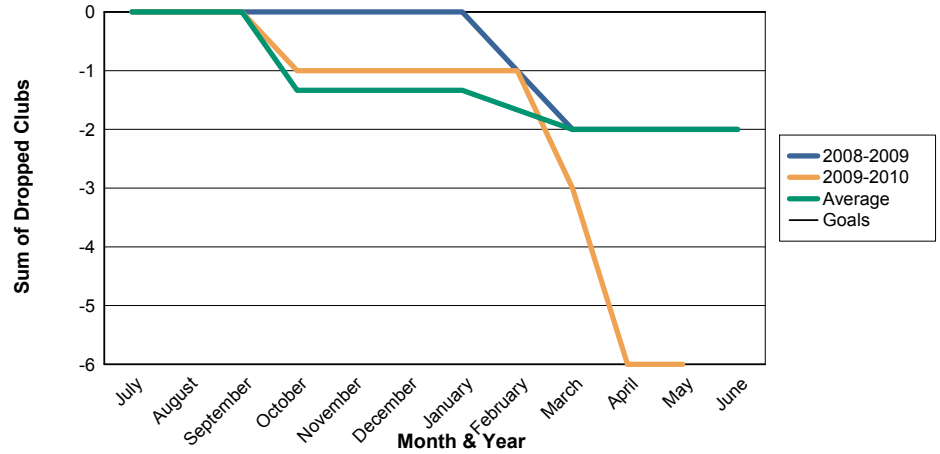

3 Year Comparisons for GMT Constitutional Area 6

By GMT District

As of May 2010

Sum of New Clubs/ Month & Year

For District 324B5

Sum of Dropped Clubs/ Month & Year

For District 324B5

Sum of Net Clubs/ Month & Year