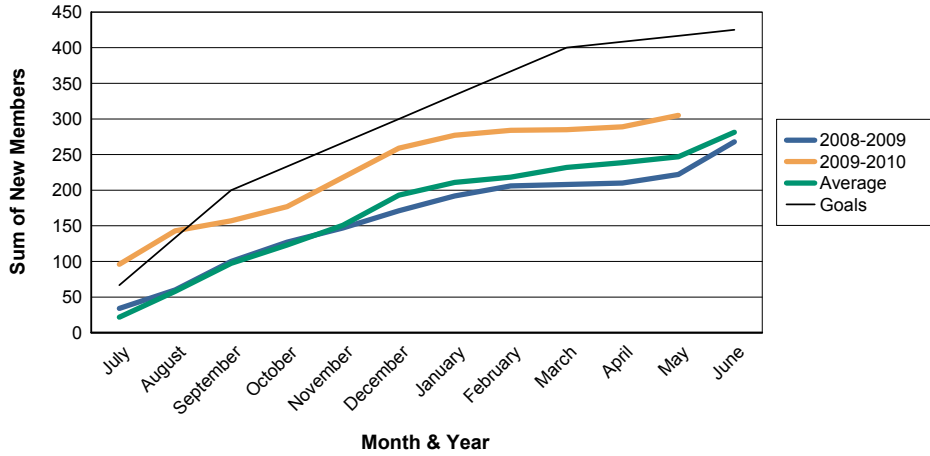

For District 324B5

Sum of Charter Members/ Month & Year

For District 324B5

3 Year Comparisons for GMT Constitutional Area 6

By GMT District

As of May 2010

Sum of New Members/ Month & Year

For District 324B5