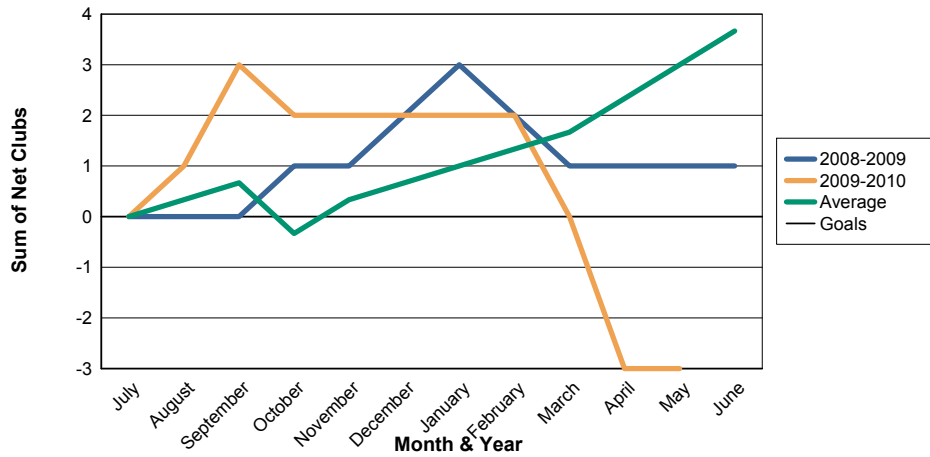

Sum of Net Clubs/ Month & Year

For District 324B5